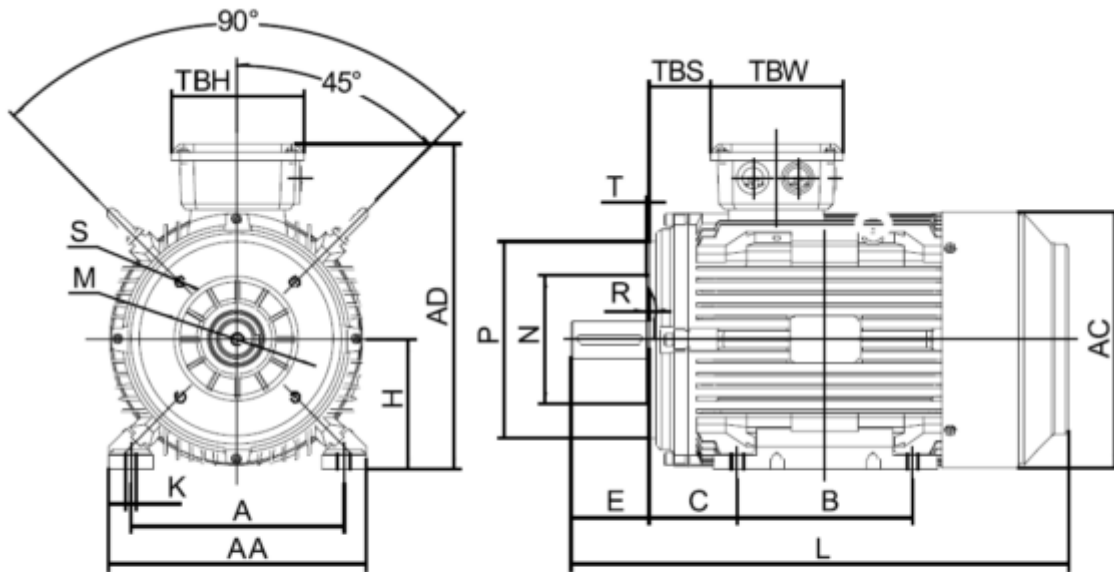

# Data Sheet

Article number: 250300750426

Description: Kleedrive T3C 132M-4 7.5KW 1400 rpm  
3x400/690V 50HZ IP55 B34 Eff=90,4%

## Measures

A = 216	F = 10	P = 200
AA = 263	G = 33	R = 0
AC = Ø259	H = 132	S = -
AD = 332	HD = 200	T = M10
B = 178	K = Ø12	TBH = 134
C = 89	L = 5005	TBS = 61.5
D = Ø38	M = 165	TBW = 134
E = 80	N = 130	