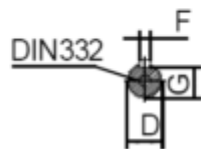

# Data Sheet

Article number: 250300750426

Description: Kleedrive T3C 132M-4 7.5KW 1400 rpm  
3x400/690V 50HZ IP55 B34 Eff=90,4%

## Measures

A = 216	F = 10	P = 200
AA = 263	G = 33	R = 0
AC = Ø259	H = 132	S = -
AD = 332	HD = 200	T = M10
B = 178	K = Ø12	TBH = 134
C = 89	L = 5005	TBS = 61.5
D = Ø38	M = 165	TBW = 134
E = 80	N = 130	